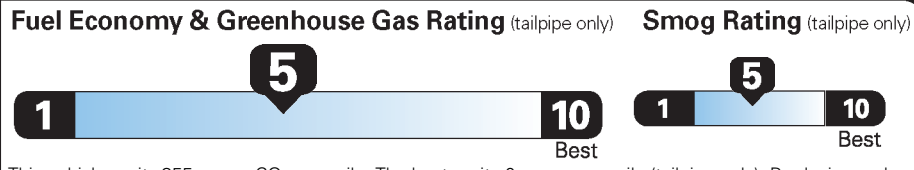

FUNCTIONAL

- AM/FM, MP3, 7-SPEAKERS
- AUTO START STOP TECH
- BLIS (BLIND SPOT INFO SYS)
- BRAKES, 4-WHEEL DISC/ABS
- FORDPASS™ CONNECT 4GWI-FI HOTSPOT TELEMATICS MODEM
- INTELLIGENT ACCESS W/PUSH BUTTON START
- POWER STEERING W/EPAS
- REAR VIEW CAMERA
- REVERSE SENSING SYSTEM
- SIRIUSXM® - SVC N/A AK&HI
- SPORT-TUNED SUSPENSION
- SYNC®3 8" SCR N W/APPLINK®
- VOICE ACTIVATED NAVIGATION

SAFETY/SECURITY

- ADVANCETRAC® WITH RSC®
- AIRBAG-DRIVER/PASS KNEE
- AIRBAGS - DUAL STAGE FRONT
- AIRBAGS - SAFETY CANOPY®
- FRT-PASS SENSING SYSTEM
- INDIV TIRE PRESS MONIT SYS
- LATCH CHILD SAFETY SYSTEM
- SECURILOCK® ANTI-THEFT SYS
- SIDE AIRBAGS
- SOS POST-CRASH ALERT SYS™

WARRANTY

- 3YR/36,000 BUMPER / BUMPER
- 5YR/60,000 POWERTRAIN
- 5YR/60,000 ROADSIDE ASSIST

INCLUDED ON THIS VEHICLE

(MSRP)

OPTIONAL EQUIPMENT/OTHER

- .EQUIPMENT GROUP 300A
- .17" PAINTED MACH ALUM WHEELS
- .P205/50R17 A/S BSW TIRES
- 50 STATE EMISSIONS
- SES BLACK APPEARANCE PACKAGE

NO CHARGE
395.00

PRICE INFORMATION

BASE PRICE	$27,380.00
TOTAL OPTIONS/OTHER	395.00
TOTAL VEHICLE & OPTIONS/OTHER	27,775.00
DESTINATION & DELIVERY	1,095.00

EPA DOT Fuel Economy and Environment

Gasoline Vehicle

Fuel Economy

25 MPG
combined city/hwy

23 city
29 highway

4.0 gallons per 100 miles

Small SUVs range from 18 to 120 MPG. The best vehicle rates 136 MPGe.

You spend $500 more in fuel costs over 5 years compared to the average new vehicle.

Annual fuel cost $1,600

This vehicle emits 355 grams CO₂ per mile. The best emits 0 grams per mile (tailpipe only). Producing and distributing fuel also create emissions; learn more at fueleconomy.gov.

Actual results will vary for many reasons, including driving conditions and how you drive and maintain your vehicle. The average new vehicle gets 27 MPG and costs $7,500 to fuel over 5 years. Cost estimates are based on 15,000 miles per year at $2.70 per gallon. MPGe is miles per gasoline gallon equivalent. Vehicle emissions are a significant cause of climate change and smog.

fueleconomy.gov

Calculate personalized estimates and compare vehicles

GOVERNMENT 5-STAR SAFETY RATINGS

Overall Vehicle Score ★★★★★
Based on the combined ratings of frontal, side and rollover. Should ONLY be compared to other vehicles of similar size and weight.

Frontal Crash ★★★★★
Driver Passenger

Based on the risk of injury in a frontal impact. Should ONLY be compared to other vehicles of similar size and weight.

Side Crash ★★★★★
Front seat Rear seat

Based on the risk of injury in a side impact.

Rollover ★★★★★
Based on the risk of rollover in a single-vehicle crash.

Star ratings range from 1 to 5 stars (★★★★★), with 5 being the highest. Source: National Highway Traffic Safety Administration (NHTSA). www.safercar.gov or 1-888-327-4236

WARNING: Operating, servicing and maintaining a passenger vehicle, pickup truck, van, or off-road vehicle can expose you to chemicals including engine exhaust, carbon monoxide, phthalates, and lead, which are known to the State of California to cause cancer and birth defects or other reproductive harm. To minimize exposure, avoid breathing exhaust, do not idle the engine except as necessary, service your vehicle in a well-ventilated area and wear gloves or wash your hands frequently when servicing your vehicle. For more information go to www.P65Warnings.ca.gov/passenger-vehicle.

FordPass Connect™

1. Download the FordPass™ app* and you can:
2. **Access Vehicle Control Features**
     - Remotely start, lock and unlock your vehicle.
     - Locate your vehicle and check approximate fuel range.
     - Receive vehicle health alerts.
   - **Activate 4G LTE Wi-Fi Hotspot**
     - New vehicles include a 3-month or 3GB data (whichever comes first) Wi-Fi trial.
     - Connect up to ten Wi-Fi-equipped devices.

The FordPass Connect™ modem is active and sending vehicle data (e.g., diagnostics) to Ford. See in-vehicle Settings for connectivity options.

Insist on Ford Protect! The only extended service plan fully backed by Ford and honored at every Ford dealership in the U.S., Canada and Mexico. See your Ford dealer or visit www.FordOwner.com.

SCAN OR TEXT MALC317199 TO 48028

www.ford.com/help/privacy-terms/